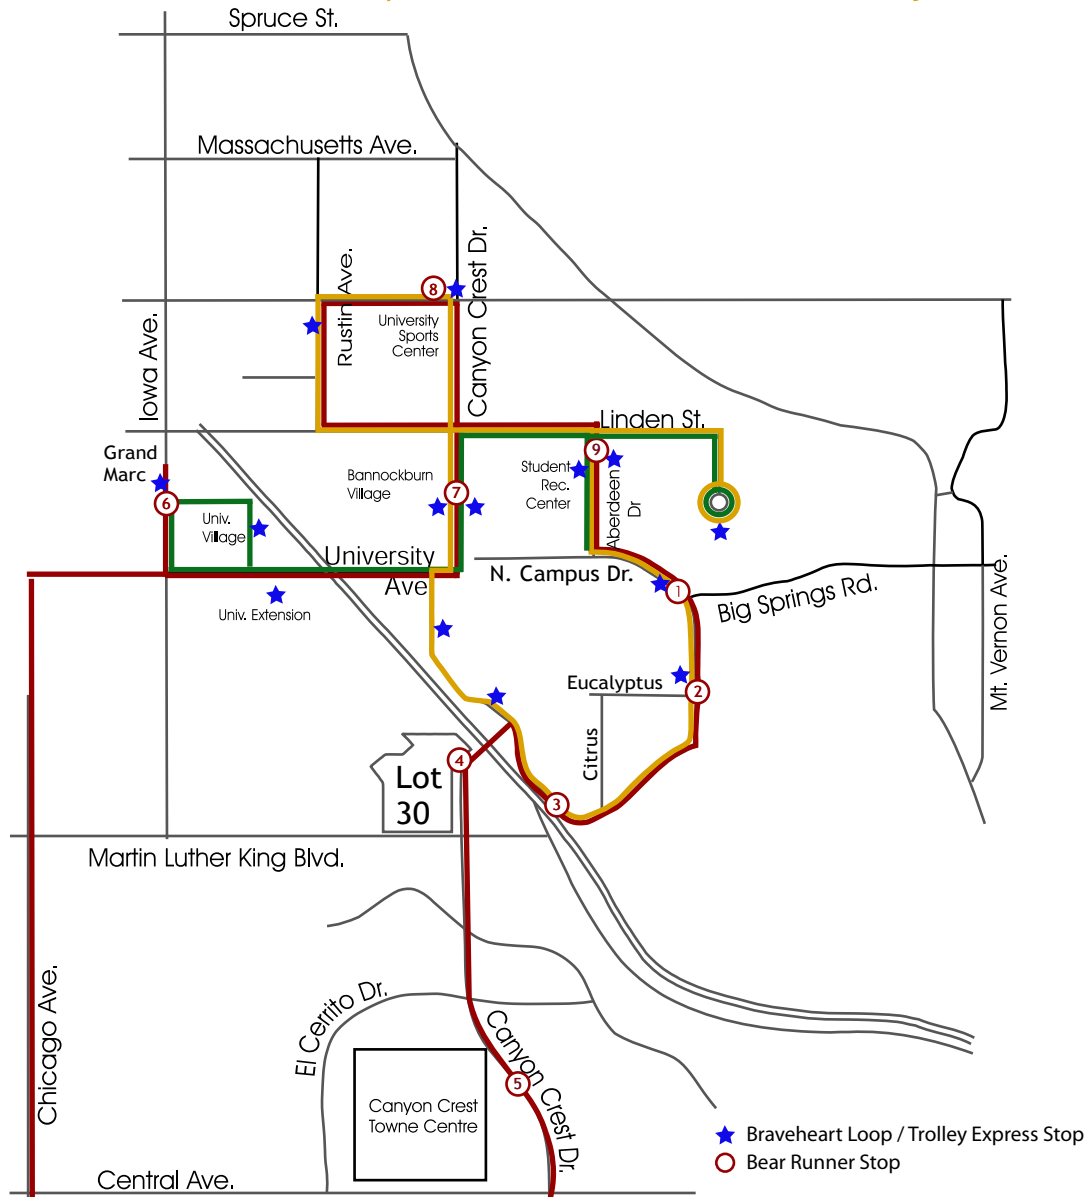

Highlander Shuttle Service

Beginning: Jan. 5, 2009 through June 12, 2009

All shuttle services operate when classes are in session only

Braveheart Loop

Bear Runner

Trolley Express

The Braveheart Loop offers continuous 30 min. service from 6:30am to 10:00pm.
The Trolley Express offers continuous 15 min. service from 6:30am to 10:00pm.

Bear Runner

Offers continuous 30 min. service Monday - Thursday from 6:30pm to 12:45am

E. Campus Dr./Sci. Lib.	①	6:20	6:50	7:20	7:50	8:20	8:50	9:20	9:50	10:20	10:50	11:20	11:50	12:20a
Life Sciences/Rivera	②	6:22	6:52	7:22	7:52	8:22	8:52	9:22	9:52	10:22	10:52	11:22	11:52	12:22a
Lot 6	③	6:24	6:54	7:24	7:54	8:24	8:54	9:24	9:54	10:24	10:54	11:24	11:54	12:24a
Lot 30	④	6:27	6:57	7:27	7:57	8:27	8:57	9:27	9:57	10:27	10:57	11:27	11:57	12:27a
Towne Centre	⑤	6:33	7:03	7:33	8:03	8:33	9:03	9:33	10:03	10:33	11:03	11:33	12:00a	12:30a
Grand Marc	⑥	6:35	7:05	7:35	8:05	8:35	9:05	9:35	10:05	10:35	11:05	11:55	12:05a	12:35a
Lot 24	⑦	6:37	7:07	7:37	8:07	8:37	9:07	9:37	10:07	10:37	11:07	11:37	12:07a	12:37a
Stonehaven	⑧	6:40	7:10	7:40	8:10	8:40	9:10	9:40	10:10	10:40	11:10	11:40	12:10a	12:40a
A&I	⑨	6:45	7:15	7:45	8:15	8:45	9:15	9:45	10:15	10:45	11:15	11:45**	12:15a	12:45a