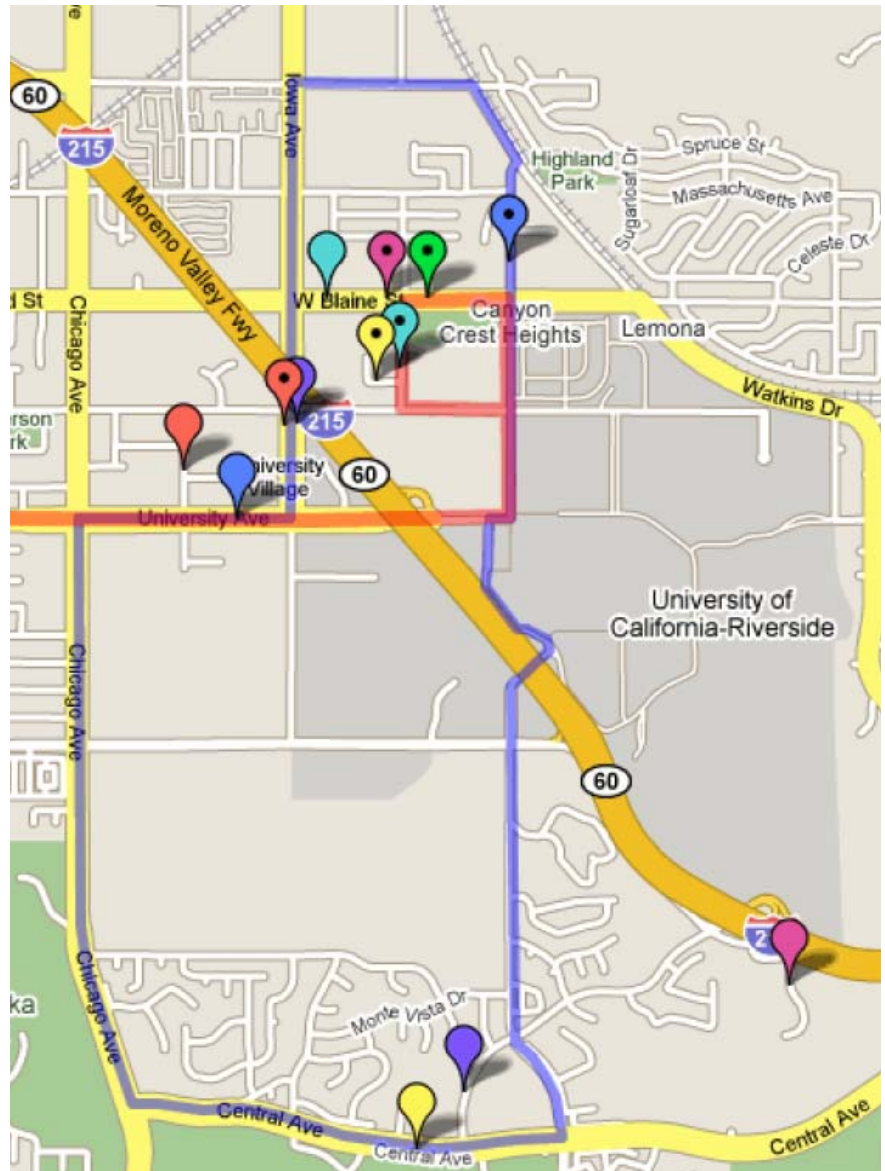

 [Campus Crossing](#)  
1133 W Blaine St  
Riverside, CA 92507

 [Grand Marc](#)  
3549 Iowa Ave  
Riverside, CA 92507

 [Sterling University Palms](#)  
1400 University Ave  
Riverside, CA 92507

 [Boulder Crest](#)  
3170 Canyon Crest Dr  
Riverside, CA 92507

 [Copper Canyon](#)  
1234 W Blaine St  
Riverside, CA 92507

 [Canyon Crest Luxury Apartments](#)  
1500 Central Avenue  
Riverside, CA

 [University Village Towers](#)  
3500 Iowa Avenue  
Riverside, CA

 [Summer Meadows](#)  
3429 Rustin Ave  
Riverside, CA 92507

 [University Gardens](#)  
3681 Cranford Ave  
Riverside, CA 92507

 [The Grecian](#)  
1170 Tripoli St  
Riverside, CA 92507

 [Canyon Crest Views](#)  
5253 El Cerrito Dr  
Riverside, CA 92507

 [Crest Cruiser - Route 51](#)  
Runs every 20 minutes between 7:00 am - 7:00 pm  
(Service for 2008-2009 school year starts 9/22/08)

 [Route 1](#)  
Runs every 20 minutes between 5:00 am - 9:00 pm